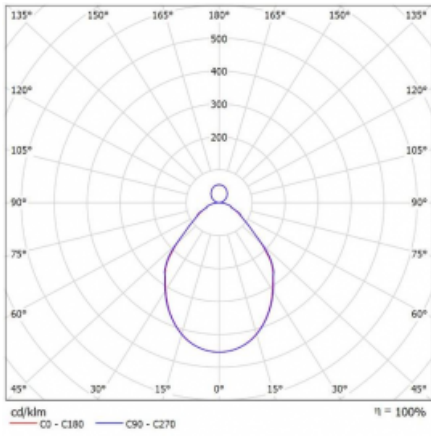

Luminaire

Rotao100

127-5C1I-10GGE/840, B

Technical drawing

Type of installation	Suspended
Light distribution	Direct-indirect
Luminaire shape	Circular
Colour of the luminaires	Black
Material	Aluminium
Lifetime	L80/B20 50 000 hours
Warranty	5 years
Description of luminaires	Luminaire suspended
Dimensions	ø 1500 mm × 87 mm
Light source	LED MODUL
Type of optical system	Microprisma
Luminous flux*	8860 lm
Colour Temperature	4000 K cool white
Luminous efficacy	90 lm/W
MacAdam Light source	3
Colour rendering index	80
UGR max. X=4H Y=8H, ρ=70,50,20	17.8

Curve

Luminaire power input* 98 W

Connection of the luminaires ON/OFF

Electrical voltage 220-240V

Frequency 50/60Hz

⊕ CE IP 20

*±10 %

Downloads