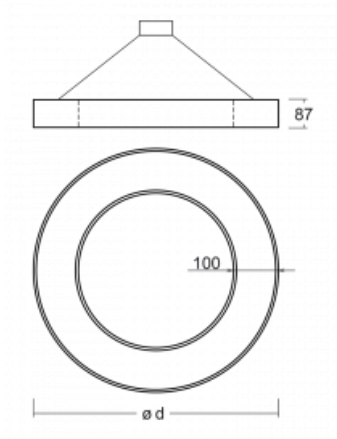

Luminaire

Rotao100

127-5C1I-10GGE/840, B

Technical drawing

Type of installation	Suspended
Light distribution	Direct-indirect
Luminaire shape	Circular
Colour of the luminaires	Black
Material	Aluminium
Lifetime	L80/B20 50 000 hours
Warranty	5 years
Description of luminaires	Luminaire suspended
Dimensions	ø 1500 mm × 87 mm
Light source	LED MODUL
Type of optical system	Microprisma
Luminous flux*	8860 lm
Colour Temperature	4000 K cool white
Luminous efficacy	90 lm/W
MacAdam Light source	3
Colour rendering index	80
UGR max. X=4H Y=8H, ρ=70,50,20	17.8

Curve

Luminaire power input* 98 W

Connection of the luminaires ON/OFF

Electrical voltage 220-240V

Frequency 50/60Hz

⊕ CE IP 20

*±10 %

Downloads