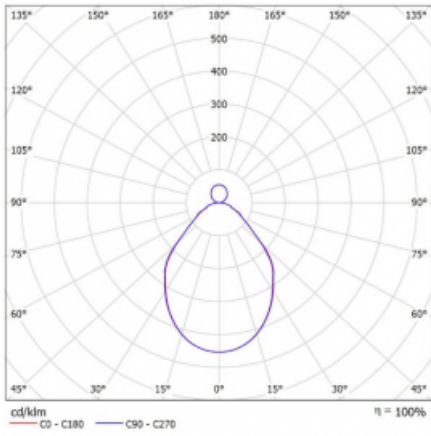

Luminaire

Rotao100

127-5C1I-10GGE/830, W

Technical drawing

Type of installation	Suspended
Light distribution	Direct-indirect
Luminaire shape	Circular
Colour of the luminaires	White
Material	Aluminium
Lifetime	L80/B20 50 000 hours
Warranty	5 years
Description of luminaires	Luminaire suspended
Dimensions	ø 1500 mm × 87 mm
Light source	LED MODUL
Type of optical system	Microprisma
Luminous flux*	8430 lm
Colour Temperature	3000 K warm white
Luminous efficacy	86 lm/W
MacAdam Light source	3
Colour rendering index	80
UGR max. X=4H Y=8H, ρ=70,50,20	17.6

Curve

Luminaire power input* 98 W

Connection of the luminaires ON/OFF

Electrical voltage 220-240V

Frequency 50/60Hz

⊕ CE IP 20

*±10 %

Downloads