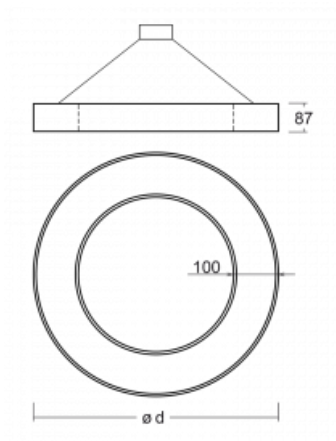

Luminaire

Rotao100

127-5C1I-10GGE/830, W

Technical drawing

Type of installation	Suspended
Light distribution	Direct-indirect
Luminaire shape	Circular
Colour of the luminaires	White
Material	Aluminium
Lifetime	L80/B20 50 000 hours
Warranty	5 years
Description of luminaires	Luminaire suspended
Dimensions	ø 1500 mm × 87 mm
Light source	LED MODUL
Type of optical system	Microprisma
Luminous flux*	8430 lm
Colour Temperature	3000 K warm white
Luminous efficacy	86 lm/W
MacAdam Light source	3
Colour rendering index	80
UGR max. X=4H Y=8H, ρ=70,50,20	17.6

Curve

Luminaire power input* 98 W

Connection of the luminaires ON/OFF

Electrical voltage 220-240V

Frequency 50/60Hz

⊕ CE IP 20

*±10 %

Downloads