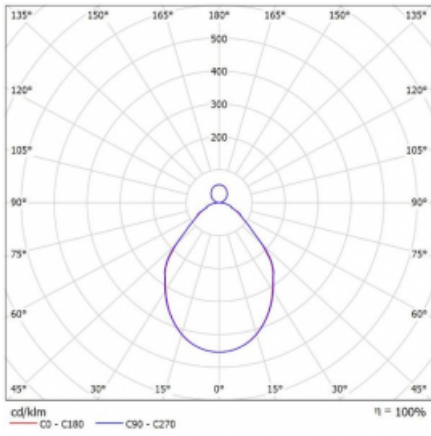

# Rotao100

127-5C1I-10GGE/830, S

**Technical drawing**

Type of installation	Suspended
Light distribution	Direct-indirect
Luminaire shape	Circular
Colour of the luminaires	Silver
Material	Aluminium
Lifetime	L80/B20 50 000 hours
Warranty	5 years
Description of luminaires	Luminaire suspended
Dimensions	ø 1500 mm × 87 mm
Light source	LED MODUL
Type of optical system	Microprisma
Luminous flux*	8430 lm
Colour Temperature	3000 K warm white
Luminous efficacy	86 lm/W
MacAdam Light source	3
Colour rendering index	80
UGR max. X=4H Y=8H, ρ=70,50,20	17.6

## Curve

Luminaire power input\* 98 W

Connection of the luminaires ON/OFF

Electrical voltage 220-240V

Frequency 50/60Hz

⊕ CE IP 20

\*±10 %