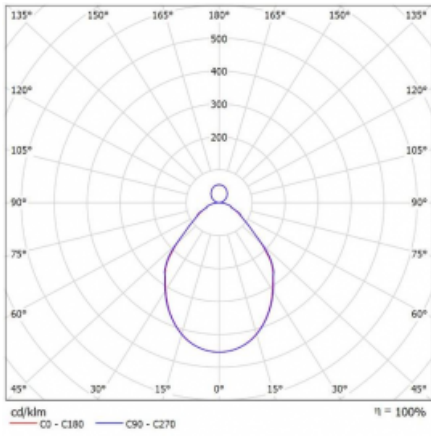

# Rotao100

127-5C1I-10GGD/830, W

**Technical drawing**

Type of installation	Suspended
Light distribution	Direct-indirect
Luminaire shape	Circular
Colour of the luminaires	White
Material	Aluminium
Lifetime	L80/B20 50 000 hours
Warranty	5 years
Description of luminaires	Luminaire suspended
Dimensions	ø 1500 mm × 87 mm
Light source	LED MODUL
Type of optical system	Microprisma
Luminous flux*	8430 lm
Colour Temperature	3000 K warm white
Luminous efficacy	86 lm/W
MacAdam Light source	3
Colour rendering index	80
UGR max. X=4H Y=8H, ρ=70,50,20	17.6

## Curve

Luminaire power input\* 98 W

Connection of the luminaires DALI

Electrical voltage 220-240V

Frequency 50/60Hz

⊕ CE IP 20

\*±10 %