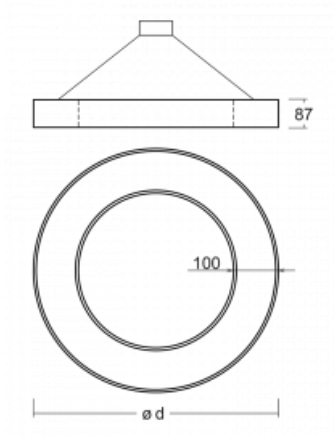

Luminaire

Rotao100

127-5C1I-10GGD/830, B

Technical drawing

Type of installation	Suspended
Light distribution	Direct-indirect
Luminaire shape	Circular
Colour of the luminaires	Black
Material	Aluminium
Lifetime	L80/B20 50 000 hours
Warranty	5 years
Description of luminaires	Luminaire suspended
Dimensions	ø 1500 mm × 87 mm
Light source	LED MODUL
Type of optical system	Microprisma
Luminous flux*	8430 lm
Colour Temperature	3000 K warm white
Luminous efficacy	86 lm/W
MacAdam Light source	3
Colour rendering index	80
UGR max. X=4H Y=8H, ρ=70,50,20	17.6

Curve

Luminaire power input* 98 W

Connection of the luminaires DALI

Electrical voltage 220-240V

Frequency 50/60Hz

⊕ CE IP 20

*±10 %

Downloads