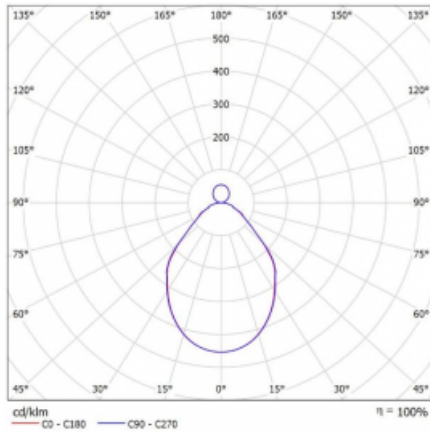

Luminaire

Rotao100

127-5C1I-10GEE/840, W

Curve

Type of installation	Suspended
Light distribution	Direct-indirect
Luminaire shape	Circular
Colour of the luminaires	White
Material	Aluminium
Lifetime	L80/B20 50 000 hours
Warranty	5 years
Description of luminaires	Luminaire suspended
item description	White ceiling cup and cable
Dimensions	ø 1500 mm × 87 mm
Weight	20.8 kg
Light source	LED MODUL
DIR optical system	Microprisma
INDIR optical system	Opal cover
Luminous flux*	6510 lm
Colour Temperature	4000 K cool white
Luminous efficacy	93 lm/W
MacAdam Light source	3
Colour rendering index	80
UGR max. X=4H Y=8H, ρ=70,50,20	16.7

Luminaire power input*	69.9 W
Connection of the luminaires	ON/OFF
Electrical voltage	220-240V
Frequency	50/60Hz

  IP 20

*±10 %

Downloads

Installation instructions

Photos