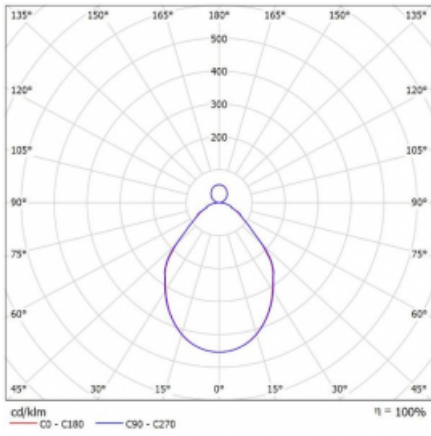

Luminaire

Rotao100

127-5C1I-10GEE/840, S

Technical drawing

Type of installation	Suspended
Light distribution	Direct-indirect
Luminaire shape	Circular
Colour of the luminaires	Silver
Material	Aluminium
Lifetime	L80/B20 50 000 hours
Warranty	5 years
Description of luminaires	Luminaire suspended
Dimensions	ø 1500 mm × 87 mm
Weight	20.8 kg
Light source	LED MODUL
Type of optical system	Microprisma
Luminous flux*	6510 lm
Colour Temperature	4000 K cool white
Luminous efficacy	93 lm/W
MacAdam Light source	3
Colour rendering index	80
UGR max. X=4H Y=8H, $\rho=70,50,20$	16.7

Curve

Luminaire power input* 69.9 W

Connection of the luminaires ON/OFF

Electrical voltage 220-240V

Frequency 50/60Hz

⊕ CE IP 20

*±10 %

Downloads