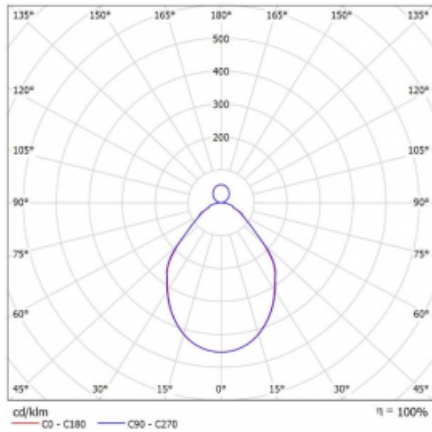

Luminaire

Rotao100

127-5C1I-10GEE/830, W

Type of installation	Suspended
Light distribution	Direct-indirect
Luminaire shape	Circular
Colour of the luminaires	White
Material	Aluminium
Lifetime	L80/B20 50 000 hours
Warranty	5 years
Description of luminaires	Luminaire suspended
Dimensions	ø 1500 mm × 87 mm
Weight	20.8 kg
Light source	LED MODUL

Curve

Type of optical system	Microprisma
Luminous flux*	6190 lm
Colour Temperature	3000 K warm white
Luminous efficacy	89 lm/W
MacAdam Light source	3
Colour rendering index	80
UGR max. X=4H Y=8H, $\rho=70,50,20$	16.5

Luminaire power input*	69.9 W
Connection of the luminaires	ON/OFF
Electrical voltage	220-240V
Frequency	50/60Hz

 **CE** IP 20

*±10 %

Downloads

Installation instructions

Photos