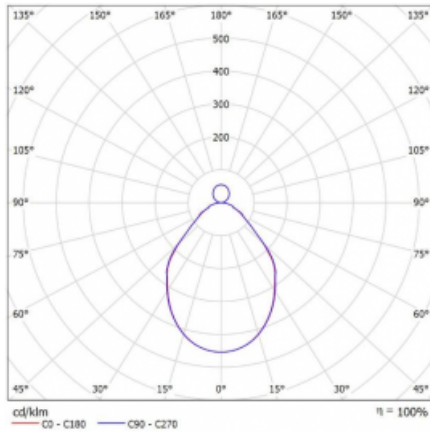

Luminaire

Rotao100

127-5C1I-10GEE/830, W

Curve

Type of installation	Suspended
Light distribution	Direct-indirect
Luminaire shape	Circular
Colour of the luminaires	White
Material	Aluminium
Lifetime	L80/B20 50 000 hours
Warranty	5 years
Description of luminaires	Luminaire suspended
item description	White ceiling cup and cable
Dimensions	ø 1500 mm × 87 mm
Weight	20.8 kg
Light source	LED MODUL
DIR optical system	Microprisma
INDIR optical system	Opal cover
Luminous flux*	6190 lm
Colour Temperature	3000 K warm white
Luminous efficacy	89 lm/W
MacAdam Light source	3
Colour rendering index	80
UGR max. X=4H Y=8H, ρ=70,50,20	16.5

Luminaire power input*	69.9 W
Connection of the luminaires	ON/OFF
Electrical voltage	220-240V
Frequency	50/60Hz

  IP 20

*±10 %

Downloads

Installation instructions

Photos