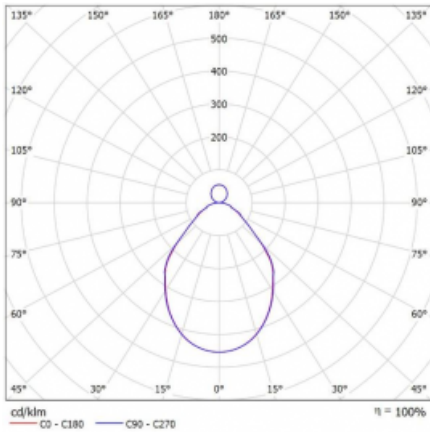

Luminaire

Rotao100

127-5C1I-10GEE/830, S

Type of installation	Suspended
Light distribution	Direct-indirect
Luminaire shape	Circular
Colour of the luminaires	Silver
Material	Aluminium
Lifetime	L80/B20 50 000 hours
Warranty	5 years
Description of luminaires	Luminaire suspended
Dimensions	ø 1500 mm × 87 mm
Weight	20.8 kg
Light source	LED MODUL

Curve

Type of optical system	Microprisma
Luminous flux*	6190 lm
Colour Temperature	3000 K warm white
Luminous efficacy	89 lm/W
MacAdam Light source	3
Colour rendering index	80
UGR max. X=4H Y=8H, $\rho=70,50,20$	16.5