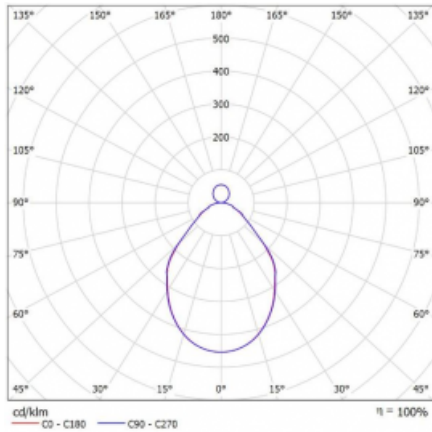

# Rotao100

127-5C1I-10GEE/830, B

**Curve**

Type of installation	Suspended
Light distribution	Direct-indirect
Luminaire shape	Circular
Colour of the luminaires	Black
Material	Aluminium
Lifetime	L80/B20 50 000 hours
Warranty	5 years
Description of luminaires	Luminaire suspended
Dimensions	ø 1500 mm × 87 mm
Weight	20.8 kg
Light source	LED MODUL
Type of optical system	Microprisma
Luminous flux*	6190 lm
Colour Temperature	3000 K warm white
Luminous efficacy	89 lm/W
MacAdam Light source	3
Colour rendering index	80
UGR max. X=4H Y=8H, ρ=70,50,20	16.5