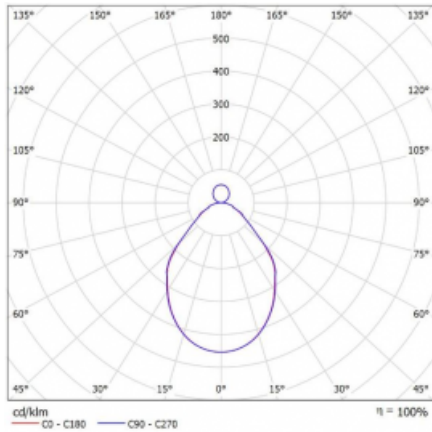

Luminaire

Rotao100

127-5C1I-10GED/830, S

Type of installation	Suspended
Light distribution	Direct-indirect
Luminaire shape	Circular
Colour of the luminaires	Silver
Material	Aluminium
Lifetime	L80/B20 50 000 hours
Warranty	5 years
Description of luminaires	Luminaire suspended
Dimensions	ø 1500 mm × 87 mm
Weight	20 kg
Light source	LED MODUL

Curve

Type of optical system	Microprisma
Luminous flux*	6190 lm
Colour Temperature	3000 K warm white
Luminous efficacy	89 lm/W
MacAdam Light source	3
Colour rendering index	80
UGR max. X=4H Y=8H, ρ=70,50,20	16.5