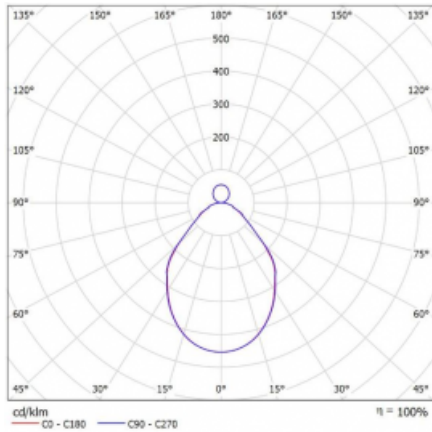

# Rotao100

127-5C1I-10GED/830, B

Type of installation	Suspended
Light distribution	Direct-indirect
Luminaire shape	Circular
Colour of the luminaires	Black
Material	Aluminium
Lifetime	L80/B20 50 000 hours
Warranty	5 years
Description of luminaires	Luminaire suspended
Dimensions	ø 1500 mm × 87 mm
Weight	20 kg
Light source	LED MODUL

**Curve**

Type of optical system	Microprisma
Luminous flux*	6190 lm
Colour Temperature	3000 K warm white
Luminous efficacy	89 lm/W
MacAdam Light source	3
Colour rendering index	80
UGR max. X=4H Y=8H, ρ=70,50,20	16.5