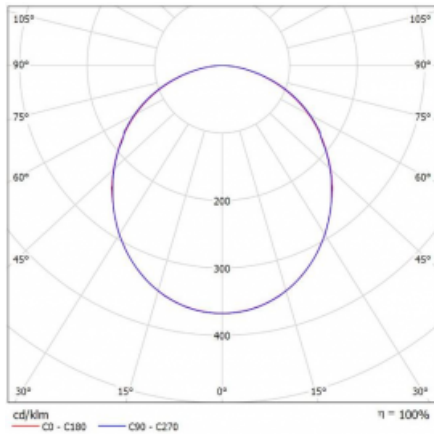

Luminaire

Rotao100

127-5C0K-10GEE/840, S

Curve

Type of installation	Suspended
Light distribution	Direct
Luminaire shape	Circular
Colour of the luminaires	Silver
Material	Aluminium
Lifetime	L80/B20 50 000 hours
Warranty	5 years
Description of luminaires	Luminaire suspended
item description	Silver ceiling cup and transparent cable
Dimensions	ø 1500 mm × 87 mm
Weight	19.7 kg
Light source	LED MODUL
DIR optical system	Opal diffuser
Luminous flux*	7000 lm
Colour Temperature	4000 K cool white
Luminous efficacy	115 lm/W
MacAdam Light source	3
Colour rendering index	80
UGR max. X=4H Y=8H, ρ=70,50,20	22.7

Luminaire power input*	61.1 W
Connection of the luminaires	ON/OFF
Electrical voltage	220-240V
Frequency	50/60Hz

  IP 20

*±10 %

Downloads

Installation instructions

Photos