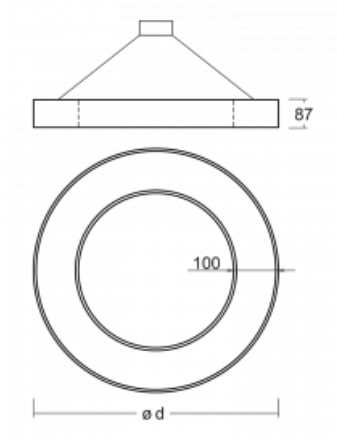

# Rotao100

127-5COK-10GED/830, W

**Technical drawing**

Type of installation	Suspended
Light distribution	Direct
Luminaire shape	Circular
Colour of the luminaires	White
Material	Aluminium
Lifetime	L80/B20 50 000 hours
Warranty	5 years
Description of luminaires	Luminaire suspended
Dimensions	ø 1500 mm × 87 mm
Light source	LED MODUL
Type of optical system	Opal diffuser
Luminous flux*	6650 lm
Colour Temperature	3000 K warm white
Luminous efficacy	109 lm/W
MacAdam Light source	3
Colour rendering index	80
UGR max. X=4H Y=8H, ρ=70,50,20	22.5

## Curve

Luminaire power input\* 61.1 W

Connection of the luminaires DALI

Electrical voltage 220-240V

Frequency 50/60Hz

⊕ CE IP 20

\*±10 %