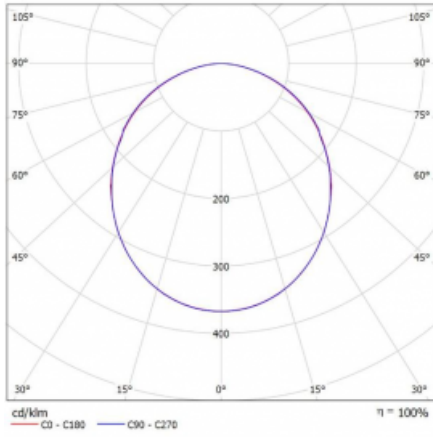

## Technical drawing

Type of installation	Suspended
Light distribution	Direct
Luminaire shape	Circular
Colour of the luminaires	Black
Material	Aluminium
Lifetime	L80/B20 50 000 hours
Warranty	5 years
Description of luminaires	Luminaire suspended
Dimensions	ø 1500 mm × 87 mm
Light source	LED MODUL
Type of optical system	Opal diffuser
Luminous flux*	6650 lm
Colour Temperature	3000 K warm white
Luminous efficacy	109 lm/W
MacAdam Light source	3
Colour rendering index	80
UGR max. X=4H Y=8H, ρ=70,50,20	22.5

## Curve

Luminaire power input\* 61.1 W

Connection of the luminaires DALI

Electrical voltage 220-240V

Frequency 50/60Hz

⊕ CE IP 20

\*±10 %