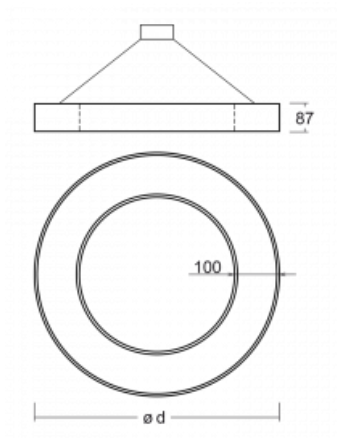

# Rotao100

127-5COK-10GED/830, B

## Technical drawing

Type of installation	Suspended
Light distribution	Direct
Luminaire shape	Circular
Colour of the luminaires	Black
Material	Aluminium
Lifetime	L80/B20 50 000 hours
Warranty	5 years
Description of luminaires	Luminaire suspended
Dimensions	ø 1500 mm × 87 mm
Light source	LED MODUL
Type of optical system	Opal diffuser
Luminous flux*	6650 lm
Colour Temperature	3000 K warm white
Luminous efficacy	109 lm/W
MacAdam Light source	3
Colour rendering index	80
UGR max. X=4H Y=8H, ρ=70,50,20	22.5

## Curve

Luminaire power input\* 61.1 W

Connection of the luminaires DALI

Electrical voltage 220-240V

Frequency 50/60Hz

⊕ CE IP 20

\*±10 %