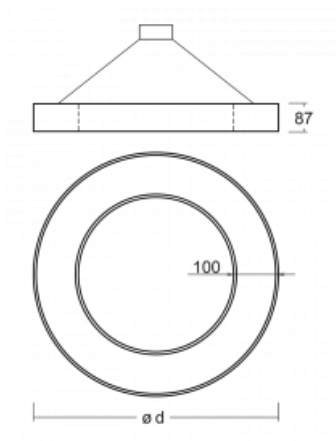

# Rotao100

127-5C0I-10GGE/830, W

**Technical drawing**

Type of installation	Suspended
Light distribution	Direct
Luminaire shape	Circular
Colour of the luminaires	White
Material	Aluminium
Lifetime	L80/B20 50 000 hours
Warranty	5 years
Description of luminaires	Luminaire suspended
item description	White ceiling cup and cable
Dimensions	ø 1500 mm × 87 mm
Light source	LED MODUL
DIR optical system	Microprisma
Luminous flux*	7300 lm
Colour Temperature	3000 K warm white
Luminous efficacy	85 lm/W
MacAdam Light source	3
Colour rendering index	80
UGR max. X=4H Y=8H, ρ=70,50,20	18.6

## Curve

Luminaire power input\* 85.8 W

Connection of the luminaires ON/OFF

Electrical voltage 220-240V

Frequency 50/60Hz

⊕ CE IP 20

\*±10 %