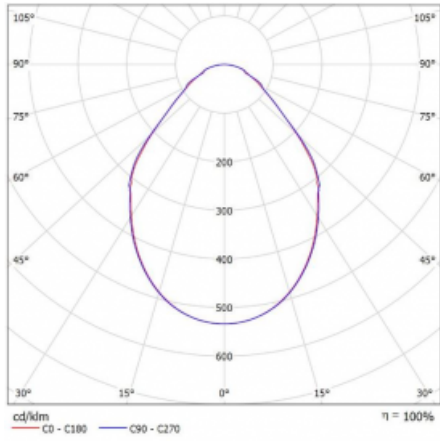

# Rotao100

127-5C0I-10GGE/830, W

**Technical drawing**

Type of installation	Suspended
Light distribution	Direct
Luminaire shape	Circular
Colour of the luminaires	White
Material	Aluminium
Lifetime	L80/B20 50 000 hours
Warranty	5 years
Description of luminaires	Luminaire suspended
item description	White ceiling cup and cable
Dimensions	ø 1500 mm × 87 mm
Light source	LED MODUL
DIR optical system	Microprisma
Luminous flux*	7300 lm
Colour Temperature	3000 K warm white
Luminous efficacy	85 lm/W
MacAdam Light source	3
Colour rendering index	80
UGR max. X=4H Y=8H, ρ=70,50,20	18.6

## Curve

Luminaire power input\* 85.8 W

Connection of the luminaires ON/OFF

Electrical voltage 220-240V

Frequency 50/60Hz

⊕ CE IP 20

\*±10 %