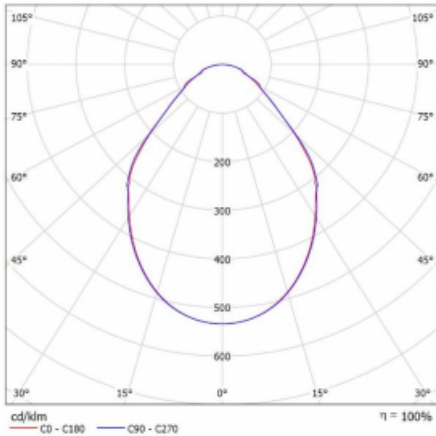

# Rotao100

127-5C0I-10GGE/830, S

Type of installation	Suspended
Light distribution	Direct
Luminaire shape	Circular
Colour of the luminaires	Silver
Material	Aluminium
Lifetime	L80/B20 50 000 hours
Warranty	5 years
Description of luminaires	Luminaire suspended
item description	Silver ceiling cup and transparent cable
Dimensions	ø 1500 mm × 87 mm
Light source	LED MODUL
DIR optical system	Microprisma
Luminous flux*	7300 lm
Colour Temperature	3000 K warm white
Luminous efficacy	85 lm/W
MacAdam Light source	3
Colour rendering index	80
UGR max. X=4H Y=8H, ρ=70,50,20	18.6

**Curve**

Luminaire power input*	85.8 W
Connection of the luminaires	ON/OFF
Electrical voltage	220-240V
Frequency	50/60Hz

 **CE** IP 20

\*±10 %