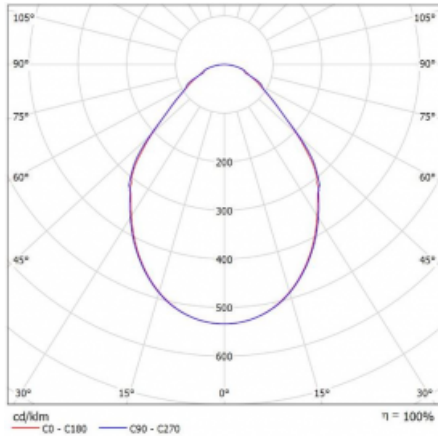

Luminaire

Rotao100

127-5C0I-10GGE/830, B

Type of installation	Suspended
Light distribution	Direct
Luminaire shape	Circular
Colour of the luminaires	Black
Material	Aluminium
Lifetime	L80/B20 50 000 hours
Warranty	5 years
Description of luminaires	Luminaire suspended
item description	Black ceiling cup and cable
Dimensions	∅ 1500 mm × 87 mm
Light source	LED MODUL

Curve

DIR optical system	Microprisma
Luminous flux*	7300 lm
Colour Temperature	3000 K warm white
Luminous efficacy	85 lm/W
MacAdam Light source	3
Colour rendering index	80
UGR max. X=4H Y=8H, ρ=70,50,20	18.6