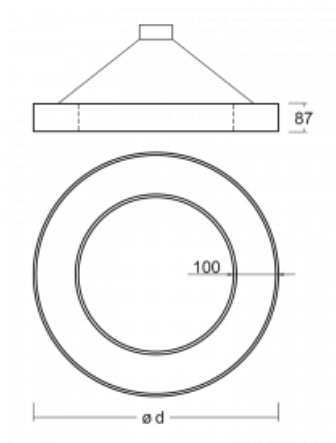

Luminaire

Rotao100

127-5C0I-10GGD/830, W

Technical drawing

Type of installation	Suspended
Light distribution	Direct
Luminaire shape	Circular
Colour of the luminaires	White
Material	Aluminium
Lifetime	L80/B20 50 000 hours
Warranty	5 years
Description of luminaires	Luminaire suspended
Dimensions	ø 1500 mm × 87 mm
Light source	LED MODUL
Type of optical system	Microprisma
Luminous flux*	7300 lm
Colour Temperature	3000 K warm white
Luminous efficacy	85 lm/W
MacAdam Light source	3
Colour rendering index	80
UGR max. X=4H Y=8H, ρ=70,50,20	18.6

Curve

Luminaire power input* 85.8 W

Connection of the luminaires DALI

Electrical voltage 220-240V

Frequency 50/60Hz

⊕ CE IP 20

*±10 %

Downloads