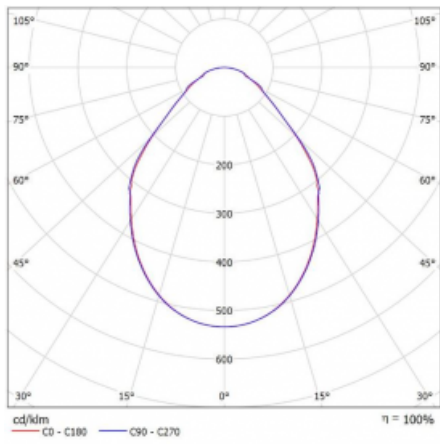

Luminaire

Rotao100

127-5C0I-10GGD/830, S

Technical drawing

Type of installation	Suspended
Light distribution	Direct
Luminaire shape	Circular
Colour of the luminaires	Silver
Material	Aluminium
Lifetime	L80/B20 50 000 hours
Warranty	5 years
Description of luminaires	Luminaire suspended
Dimensions	ø 1500 mm × 87 mm
Light source	LED MODUL
Type of optical system	Microprisma
Luminous flux*	7300 lm
Colour Temperature	3000 K warm white
Luminous efficacy	85 lm/W
MacAdam Light source	3
Colour rendering index	80
UGR max. X=4H Y=8H, ρ=70,50,20	18.6

Curve

Luminaire power input* 85.8 W

Connection of the luminaires DALI

Electrical voltage 220-240V

Frequency 50/60Hz

⊕ CE IP 20

*±10 %

Downloads