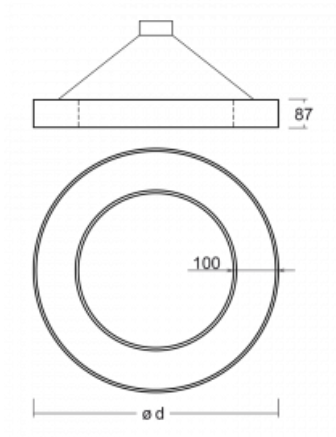

Luminaire

Rotao100

127-5C0I-10GGD/830, S

Technical drawing

Type of installation	Suspended
Light distribution	Direct
Luminaire shape	Circular
Colour of the luminaires	Silver
Material	Aluminium
Lifetime	L80/B20 50 000 hours
Warranty	5 years
Description of luminaires	Luminaire suspended
Dimensions	ø 1500 mm × 87 mm
Light source	LED MODUL
Type of optical system	Microprisma
Luminous flux*	7300 lm
Colour Temperature	3000 K warm white
Luminous efficacy	85 lm/W
MacAdam Light source	3
Colour rendering index	80
UGR max. X=4H Y=8H, ρ=70,50,20	18.6

Curve

Luminaire power input* 85.8 W

Connection of the luminaires DALI

Electrical voltage 220-240V

Frequency 50/60Hz

⊕ CE IP 20

*±10 %

Downloads