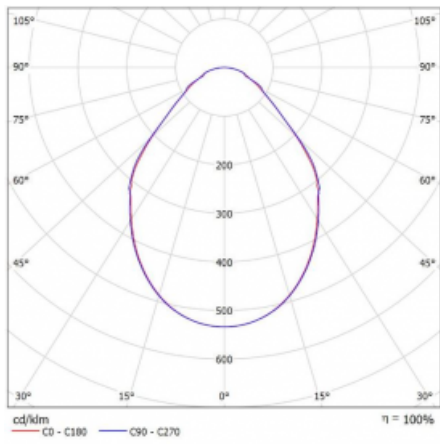

Luminaire

Rotao100

127-5C0I-10GGD/830, B

Technical drawing

Type of installation	Suspended
Light distribution	Direct
Luminaire shape	Circular
Colour of the luminaires	Black
Material	Aluminium
Lifetime	L80/B20 50 000 hours
Warranty	5 years
Description of luminaires	Luminaire suspended
item description	Black ceiling cup and cable
Dimensions	ø 1500 mm × 87 mm
Light source	LED MODUL
DIR optical system	Microprisma
Luminous flux*	7300 lm
Colour Temperature	3000 K warm white
Luminous efficacy	85 lm/W
MacAdam Light source	3
Colour rendering index	80
UGR max. X=4H Y=8H, ρ=70,50,20	18.6

Curve

Luminaire power input* 85.8 W

Connection of the luminaires DALI

Electrical voltage 220-240V

Frequency 50/60Hz

⊕ CE IP 20

*±10 %

Downloads