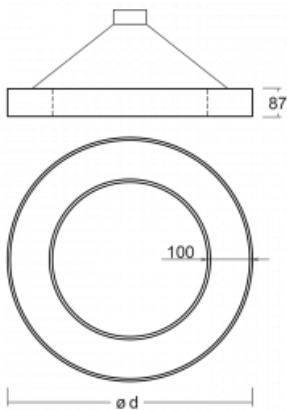

Luminaire

Rotao100 acoustic

127-5COI-10GEE/840/ACO, W

Type of installation	Suspended
Light distribution	Direct
Luminaire shape	Circular
Colour of the luminaires	White
Material	Aluminium
Lifetime	L80/B20 50 000 hours
Warranty	5 years
Description of luminaires	Luminaire suspended
item description	White ceiling cup and cable
Dimensions	ø 1500 mm × 87 mm
Weight	20.5 kg
Light source	LED MODUL

Technical drawing

DIR optical system	Microprisma
Luminous flux*	5630 lm
Colour Temperature	4000 K cool white
Luminous efficacy	92 lm/W
MacAdam Light source	3
Colour rendering index	80
UGR max. X=4H Y=8H, ρ=70,50,20	17.7

Curve

Luminaire power input* 61.1 W

Connection of the luminaires ON/OFF

Electrical voltage 220-240V

Frequency 50/60Hz

⊕ CE IP 20

*±10 %

Downloads