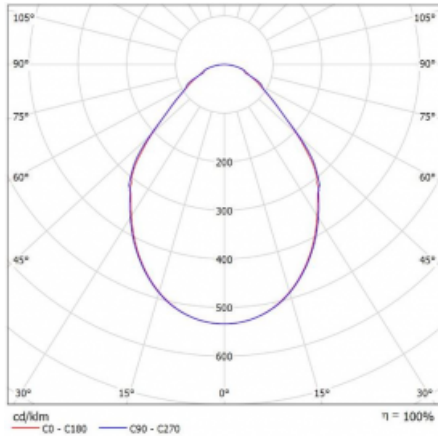

Luminaire

Rotao100

127-5C0I-10GED/840, W

Type of installation	Suspended
Light distribution	Direct
Luminaire shape	Circular
Colour of the luminaires	White
Material	Aluminium
Lifetime	L80/B20 50 000 hours
Warranty	5 years
Description of luminaires	Luminaire suspended
item description	White ceiling cup and cable
Dimensions	ø 1500 mm × 87 mm
Light source	LED MODUL
DIR optical system	Microprisma
Luminous flux*	5630 lm
Colour Temperature	4000 K cool white
Luminous efficacy	92 lm/W
MacAdam Light source	3
Colour rendering index	80
UGR max. X=4H Y=8H, ρ=70,50,20	17.7

Curve