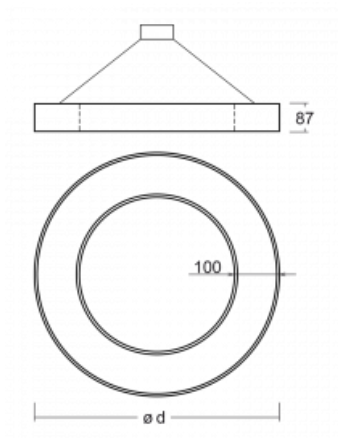

Luminaire

Rotao100

127-5C0I-10GED/840, S

Type of installation	Suspended
Light distribution	Direct
Luminaire shape	Circular
Colour of the luminaires	Silver
Material	Aluminium
Lifetime	L80/B20 50 000 hours
Warranty	5 years
Description of luminaires	Luminaire suspended
item description	Silver ceiling cup and transparent cable
Dimensions	ø 1500 mm × 87 mm
Light source	LED MODUL
DIR optical system	Microprisma
Luminous flux*	5630 lm
Colour Temperature	4000 K cool white
Luminous efficacy	92 lm/W
MacAdam Light source	3
Colour rendering index	80
UGR max. X=4H Y=8H, ρ=70,50,20	17.7

Technical drawing

Curve

Luminaire power input* 61.1 W

Connection of the luminaires DALI

Electrical voltage 220-240V

Frequency 50/60Hz

⊕ CE IP 20

*±10 %