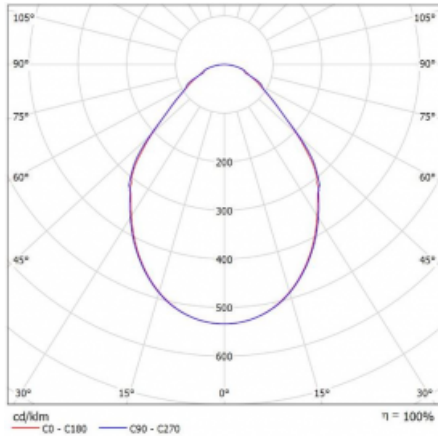

Luminaire

Rotao100

127-5C0I-10GED/840, B

Type of installation	Suspended
Light distribution	Direct
Luminaire shape	Circular
Colour of the luminaires	Black
Material	Aluminium
Lifetime	L80/B20 50 000 hours
Warranty	5 years
Description of luminaires	Luminaire suspended
item description	Black ceiling cup and cable
Dimensions	ø 1500 mm × 87 mm
Light source	LED MODUL
DIR optical system	Microprisma
Luminous flux*	5630 lm
Colour Temperature	4000 K cool white
Luminous efficacy	92 lm/W
MacAdam Light source	3
Colour rendering index	80
UGR max. X=4H Y=8H, ρ=70,50,20	17.7

Curve

Luminaire power input* 61.1 W

Connection of the luminaires DALI

Electrical voltage 220-240V

Frequency 50/60Hz

  IP 20

*±10 %

Downloads