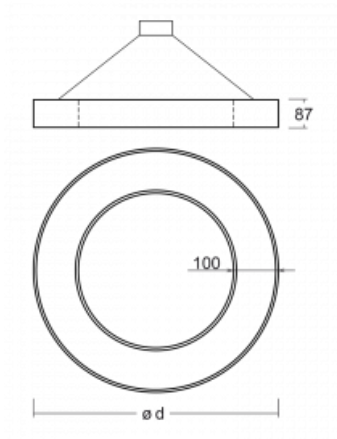

Luminaire

Rotao100

127-5C0I-10GED/830, W

Technical drawing

Type of installation	Suspended
Light distribution	Direct
Luminaire shape	Circular
Colour of the luminaires	White
Material	Aluminium
Lifetime	L80/B20 50 000 hours
Warranty	5 years
Description of luminaires	Luminaire suspended
Dimensions	ø 1500 mm × 87 mm
Light source	LED MODUL
Type of optical system	Microprisma
Luminous flux*	5360 lm
Colour Temperature	3000 K warm white
Luminous efficacy	88 lm/W
MacAdam Light source	3
Colour rendering index	80
UGR max. X=4H Y=8H, ρ=70,50,20	17.5

Curve

Luminaire power input* 61.1 W

Connection of the luminaires DALI

Electrical voltage 220-240V

Frequency 50/60Hz

⊕ CE IP 20

*±10 %

Downloads