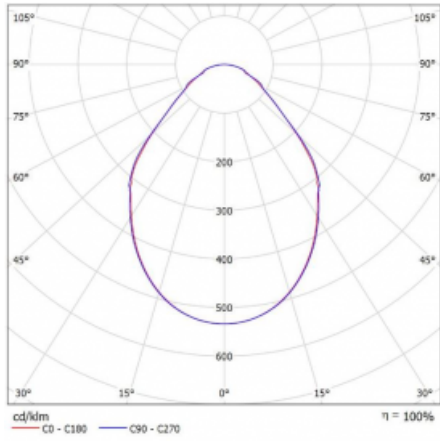

Luminaire

Rotao100

127-5C0I-10GED/830, W

Technical drawing

Type of installation	Suspended
Light distribution	Direct
Luminaire shape	Circular
Colour of the luminaires	White
Material	Aluminium
Lifetime	L80/B20 50 000 hours
Warranty	5 years
Description of luminaires	Luminaire suspended
Dimensions	ø 1500 mm × 87 mm
Light source	LED MODUL
Type of optical system	Microprisma
Luminous flux*	5360 lm
Colour Temperature	3000 K warm white
Luminous efficacy	88 lm/W
MacAdam Light source	3
Colour rendering index	80
UGR max. X=4H Y=8H, ρ=70,50,20	17.5

Curve

Luminaire power input* 61.1 W

Connection of the luminaires DALI

Electrical voltage 220-240V

Frequency 50/60Hz

⊕ CE IP 20

*±10 %

Downloads