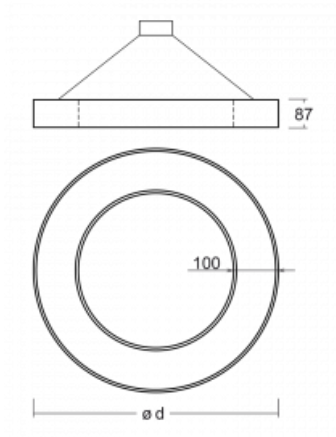

Luminaire

Rotao100

127-5C0I-10GED/830, B

Technical drawing

Type of installation	Suspended
Light distribution	Direct
Luminaire shape	Circular
Colour of the luminaires	Black
Material	Aluminium
Lifetime	L80/B20 50 000 hours
Warranty	5 years
Description of luminaires	Luminaire suspended
Dimensions	ø 1500 mm × 87 mm
Light source	LED MODUL
Type of optical system	Microprisma
Luminous flux*	5360 lm
Colour Temperature	3000 K warm white
Luminous efficacy	88 lm/W
MacAdam Light source	3
Colour rendering index	80
UGR max. X=4H Y=8H, ρ=70,50,20	17.5

Curve

Luminaire power input* 61.1 W

Connection of the luminaires DALI

Electrical voltage 220-240V

Frequency 50/60Hz

⊕ CE IP 20

*±10 %

Downloads