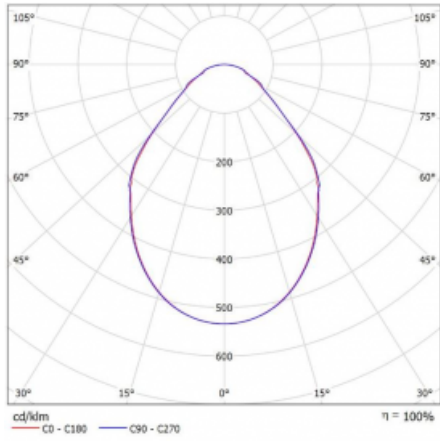

Luminaire

Rotao100

127-5C0I-10GED/830, B

Technical drawing

Type of installation	Suspended
Light distribution	Direct
Luminaire shape	Circular
Colour of the luminaires	Black
Material	Aluminium
Lifetime	L80/B20 50 000 hours
Warranty	5 years
Description of luminaires	Luminaire suspended
Dimensions	ø 1500 mm × 87 mm
Light source	LED MODUL
Type of optical system	Microprisma
Luminous flux*	5360 lm
Colour Temperature	3000 K warm white
Luminous efficacy	88 lm/W
MacAdam Light source	3
Colour rendering index	80
UGR max. X=4H Y=8H, ρ=70,50,20	17.5

Curve

Luminaire power input* 61.1 W

Connection of the luminaires DALI

Electrical voltage 220-240V

Frequency 50/60Hz

⊕ CE IP 20

*±10 %

Downloads