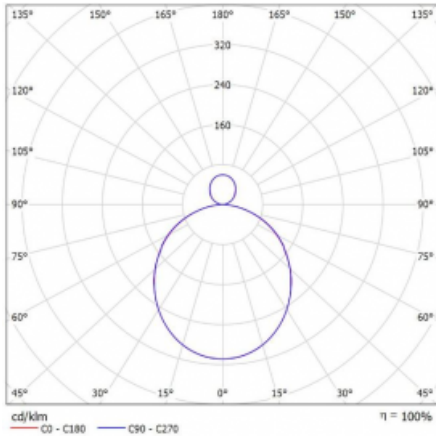

Luminaire

Rotao100

127-5B1K-10GEE/840, S

Type of installation	Suspended
Light distribution	Direct-indirect
Luminaire shape	Circular
Colour of the luminaires	Silver
Material	Aluminium
Lifetime	L80/B20 50 000 hours
Warranty	5 years
Description of luminaires	Luminaire suspended
Dimensions	ø 1200 mm × 87 mm
Weight	15.3 kg
Light source	LED MODUL

Curve

Type of optical system	Opal diffuser
Luminous flux*	6330 lm
Colour Temperature	4000 K cool white
Luminous efficacy	114 lm/W
MacAdam Light source	3
Colour rendering index	80
UGR max. X=4H Y=8H, ρ=70,50,20	21.2

Luminaire power input*	55.3 W
Connection of the luminaires	ON/OFF
Electrical voltage	220-240V
Frequency	50/60Hz

  IP 20

*±10 %

Downloads

Installation instructions

Photos