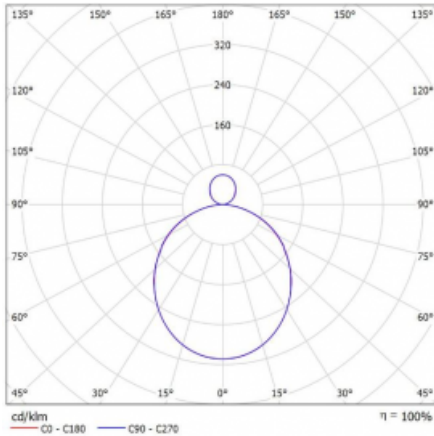

## Curve

Type of installation	Suspended
Light distribution	Direct-indirect
Luminaire shape	Circular
Colour of the luminaires	Black
Material	Aluminium
Lifetime	L80/B20 50 000 hours
Warranty	5 years
Description of luminaires	Luminaire suspended
item description	Black ceiling cup and cable
Dimensions	ø 1200 mm × 87 mm
Weight	15 kg
Light source	LED MODUL
DIR optical system	Opal diffuser
INDIR optical system	Opal cover
Luminous flux*	6330 lm
Colour Temperature	4000 K cool white
Luminous efficacy	114 lm/W
MacAdam Light source	3
Colour rendering index	80
UGR max. X=4H Y=8H, ρ=70,50,20	21.2