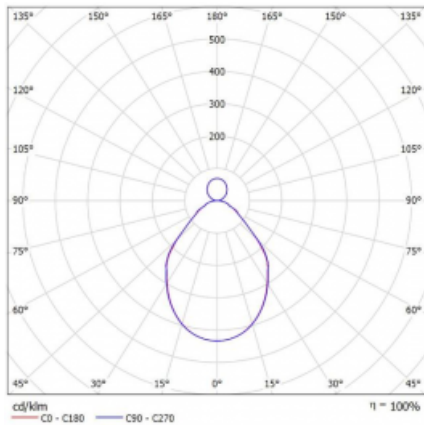

Luminaire

Rotao100

127-5B1I-10GGE/840, W

Type of installation	Suspended
Light distribution	Direct-indirect
Luminaire shape	Circular
Colour of the luminaires	White
Material	Aluminium
Lifetime	L80/B20 50 000 hours
Warranty	5 years
Description of luminaires	Luminaire suspended
item description	White ceiling cup and cable
Dimensions	ø 1200 mm × 87 mm
Light source	LED MODUL

Curve

DIR optical system	Microprisma
INDIR optical system	Opal cover
Luminous flux*	7030 lm
Colour Temperature	4000 K cool white
Luminous efficacy	91 lm/W
MacAdam Light source	3
Colour rendering index	80
UGR max. X=4H Y=8H, ρ=70,50,20	17.5

Luminaire power input*	77.6 W
Connection of the luminaires	ON/OFF
Electrical voltage	220-240V
Frequency	50/60Hz

  IP 20

*±10 %

Downloads

Installation instructions

Photos