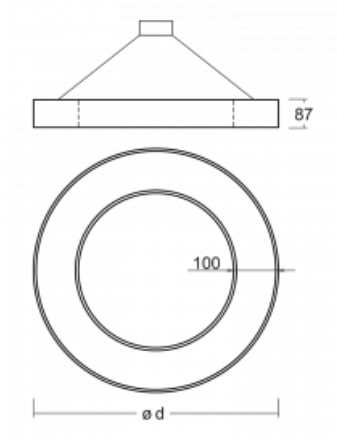

# Rotao100

127-5B1I-10GGE/840, B

**Technical drawing**

Type of installation	Suspended
Light distribution	Direct-indirect
Luminaire shape	Circular
Colour of the luminaires	Black
Material	Aluminium
Lifetime	L80/B20 50 000 hours
Warranty	5 years
Description of luminaires	Luminaire suspended
Dimensions	ø 1200 mm × 87 mm
Light source	LED MODUL
Type of optical system	Microprisma
Luminous flux*	7030 lm
Colour Temperature	4000 K cool white
Luminous efficacy	91 lm/W
MacAdam Light source	3
Colour rendering index	80
UGR max. X=4H Y=8H, ρ=70,50,20	17.5

## Curve

Luminaire power input\* 77.6 W

Connection of the luminaires ON/OFF

Electrical voltage 220-240V

Frequency 50/60Hz

⊕ CE IP 20

\*±10 %