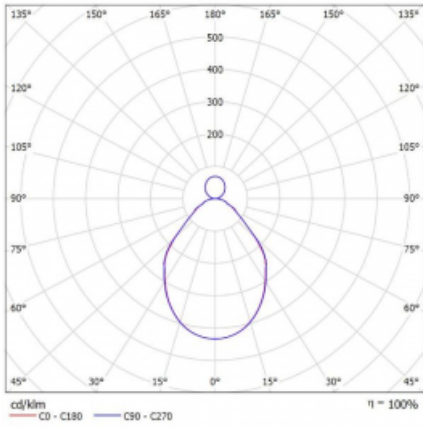

## Technical drawing

Type of installation	Suspended
Light distribution	Direct-indirect
Luminaire shape	Circular
Colour of the luminaires	Silver
Material	Aluminium
Lifetime	L80/B20 50 000 hours
Warranty	5 years
Description of luminaires	Luminaire suspended
Dimensions	ø 1200 mm × 87 mm
Weight	15.2 kg
Light source	LED MODUL
Type of optical system	Microprisma
Luminous flux*	6700 lm
Colour Temperature	3000 K warm white
Luminous efficacy	86 lm/W
MacAdam Light source	3
Colour rendering index	80
UGR max. X=4H Y=8H, $\rho=70,50,20$	17.3

## Curve

Luminaire power input\* 77.6 W

Connection of the luminaires ON/OFF

Electrical voltage 220-240V

Frequency 50/60Hz

⊕ CE IP 20

\*±10 %