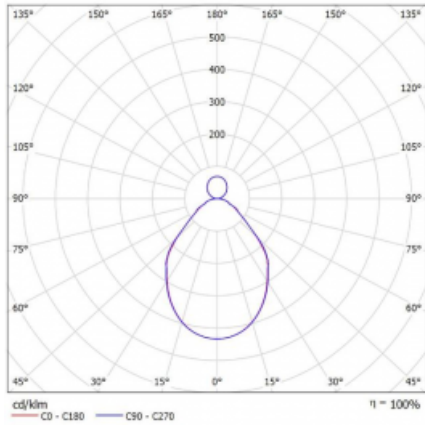

Luminaire

Rotao100

127-5B1I-10GGD/840, W

Technical drawing

Type of installation	Suspended
Light distribution	Direct-indirect
Luminaire shape	Circular
Colour of the luminaires	White
Material	Aluminium
Lifetime	L80/B20 50 000 hours
Warranty	5 years
Description of luminaires	Luminaire suspended
Dimensions	ø 1200 mm × 87 mm
Weight	16.2 kg
Light source	LED MODUL
Type of optical system	Microprisma
Luminous flux*	7030 lm
Colour Temperature	4000 K cool white
Luminous efficacy	91 lm/W
MacAdam Light source	3
Colour rendering index	80
UGR max. X=4H Y=8H, $\rho=70,50,20$	17.5

Curve

Luminaire power input* 77.6 W

Connection of the luminaires DALI

Electrical voltage 220-240V

Frequency 50/60Hz

⊕ CE IP 20

*±10 %

Downloads