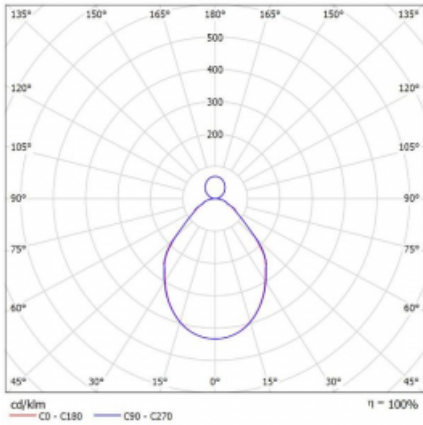

# Rotao100

127-5B1I-10GGD/840, B

**Technical drawing**

Type of installation	Suspended
Light distribution	Direct-indirect
Luminaire shape	Circular
Colour of the luminaires	Black
Material	Aluminium
Lifetime	L80/B20 50 000 hours
Warranty	5 years
Description of luminaires	Luminaire suspended
Dimensions	ø 1200 mm × 87 mm
Weight	16.2 kg
Light source	LED MODUL
Type of optical system	Microprisma
Luminous flux*	7030 lm
Colour Temperature	4000 K cool white
Luminous efficacy	91 lm/W
MacAdam Light source	3
Colour rendering index	80
UGR max. X=4H Y=8H, $\rho=70,50,20$	17.5

## Curve

Luminaire power input\* 77.6 W

Connection of the luminaires DALI

Electrical voltage 220-240V

Frequency 50/60Hz

⊕ CE IP 20

\*±10 %