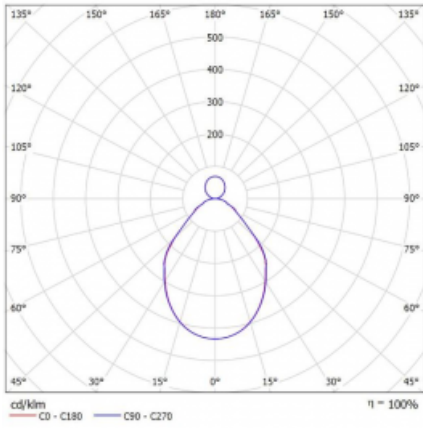

Luminaire

Rotao100

127-5B1I-10GGD/830, B

Technical drawing

Type of installation	Suspended
Light distribution	Direct-indirect
Luminaire shape	Circular
Colour of the luminaires	Black
Material	Aluminium
Lifetime	L80/B20 50 000 hours
Warranty	5 years
Description of luminaires	Luminaire suspended
Dimensions	ø 1200 mm × 87 mm
Light source	LED MODUL
Type of optical system	Microprisma
Luminous flux*	6700 lm
Colour Temperature	3000 K warm white
Luminous efficacy	86 lm/W
MacAdam Light source	3
Colour rendering index	80
UGR max. X=4H Y=8H, ρ=70,50,20	17.3

Curve

Luminaire power input* 77.6 W

Connection of the luminaires DALI

Electrical voltage 220-240V

Frequency 50/60Hz

⊕ CE IP 20

*±10 %

Downloads