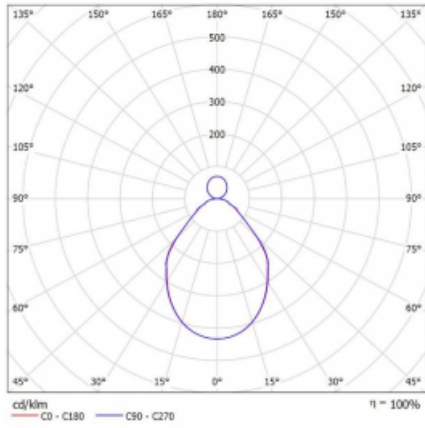

Luminaire

Rotao100

127-5B1I-10GEE/840, B

Technical drawing

Type of installation	Suspended
Light distribution	Direct-indirect
Luminaire shape	Circular
Colour of the luminaires	Black
Material	Aluminium
Lifetime	L80/B20 50 000 hours
Warranty	5 years
Description of luminaires	Luminaire suspended
Dimensions	ø 1200 mm × 87 mm
Weight	16 kg
Light source	LED MODUL
Type of optical system	Microprisma
Luminous flux*	5170 lm
Colour Temperature	4000 K cool white
Luminous efficacy	93 lm/W
MacAdam Light source	3
Colour rendering index	80
UGR max. X=4H Y=8H, $\rho=70,50,20$	16.4

Curve

Luminaire power input* 55.3 W

Connection of the luminaires ON/OFF

Electrical voltage 220-240V

Frequency 50/60Hz

⊕ CE IP 20

*±10 %

Downloads