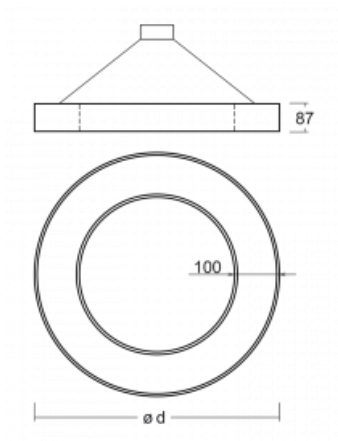

Luminaire

Rotao100

127-5B1I-10GEE/840, B

Technical drawing

Type of installation	Suspended
Light distribution	Direct-indirect
Luminaire shape	Circular
Colour of the luminaires	Black
Material	Aluminium
Lifetime	L80/B20 50 000 hours
Warranty	5 years
Description of luminaires	Luminaire suspended
Dimensions	ø 1200 mm × 87 mm
Weight	16 kg
Light source	LED MODUL
Type of optical system	Microprisma
Luminous flux*	5170 lm
Colour Temperature	4000 K cool white
Luminous efficacy	93 lm/W
MacAdam Light source	3
Colour rendering index	80
UGR max. X=4H Y=8H, $\rho=70,50,20$	16.4

Curve

Luminaire power input* 55.3 W

Connection of the luminaires ON/OFF

Electrical voltage 220-240V

Frequency 50/60Hz

⊕ CE IP 20

*±10 %

Downloads