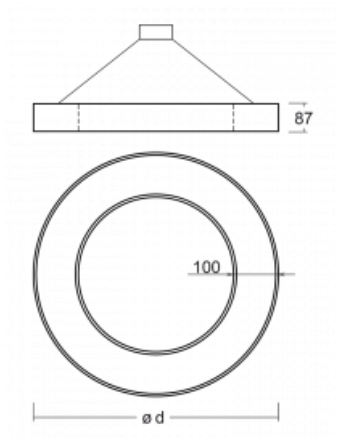

Luminaire

Rotao100

127-5B1I-10GEE/830, B

Technical drawing

Type of installation	Suspended
Light distribution	Direct-indirect
Luminaire shape	Circular
Colour of the luminaires	Black
Material	Aluminium
Lifetime	L80/B20 50 000 hours
Warranty	5 years
Description of luminaires	Luminaire suspended
Dimensions	ø 1200 mm × 87 mm
Weight	16 kg
Light source	LED MODUL
Type of optical system	Microprisma
Luminous flux*	4910 lm
Colour Temperature	3000 K warm white
Luminous efficacy	89 lm/W
MacAdam Light source	3
Colour rendering index	80
UGR max. X=4H Y=8H, $\rho=70,50,20$	16.2

Curve

Luminaire power input* 55.3 W

Connection of the luminaires ON/OFF

Electrical voltage 220-240V

Frequency 50/60Hz

⊕ CE IP 20

*±10 %

Downloads