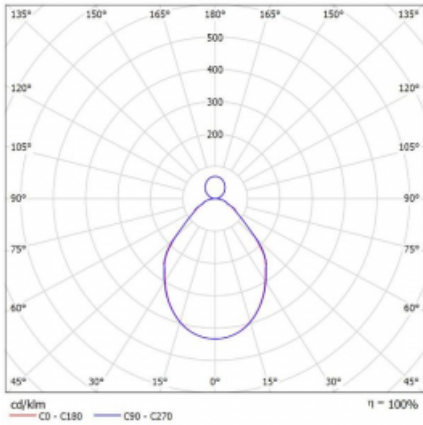

# Rotao100

127-5B1I-10GEE/830, B

**Technical drawing**

Type of installation	Suspended
Light distribution	Direct-indirect
Luminaire shape	Circular
Colour of the luminaires	Black
Material	Aluminium
Lifetime	L80/B20 50 000 hours
Warranty	5 years
Description of luminaires	Luminaire suspended
item description	Black ceiling cup and cable
Dimensions	ø 1200 mm × 87 mm
Weight	16 kg
Light source	LED MODUL
DIR optical system	Microprisma
INDIR optical system	Opal cover
Luminous flux*	4910 lm
Colour Temperature	3000 K warm white
Luminous efficacy	89 lm/W
MacAdam Light source	3
Colour rendering index	80
UGR max. X=4H Y=8H, ρ=70,50,20	16.2

## Curve

Luminaire power input\* 55.3 W

Connection of the luminaires ON/OFF

Electrical voltage 220-240V

Frequency 50/60Hz

⊕ CE IP 20

\*±10 %