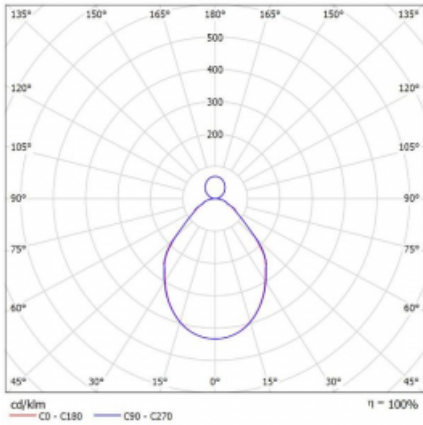

Curve

Luminaire power input* 55.3 W

Connection of the luminaires ON/OFF

Electrical voltage 220-240V

Frequency 50/60Hz

⊕ CE IP 20

*±10 %