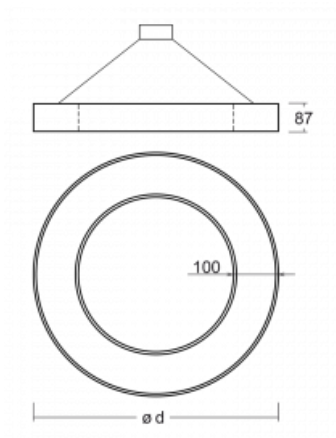

# Rotao100

127-5B1I-10GEE/830, B

**Technical drawing**

Type of installation	Suspended
Light distribution	Direct-indirect
Luminaire shape	Circular
Colour of the luminaires	Black
Material	Aluminium
Lifetime	L80/B20 50 000 hours
Warranty	5 years
Description of luminaires	Luminaire suspended
item description	Black ceiling cup and cable
Dimensions	ø 1200 mm × 87 mm
Weight	16 kg
Light source	LED MODUL
DIR optical system	Microprisma
INDIR optical system	Opal cover
Luminous flux*	4910 lm
Colour Temperature	3000 K warm white
Luminous efficacy	89 lm/W
MacAdam Light source	3
Colour rendering index	80
UGR max. X=4H Y=8H, ρ=70,50,20	16.2

## Curve

Luminaire power input\* 55.3 W

Connection of the luminaires ON/OFF

Electrical voltage 220-240V

Frequency 50/60Hz

⊕ CE IP 20

\*±10 %