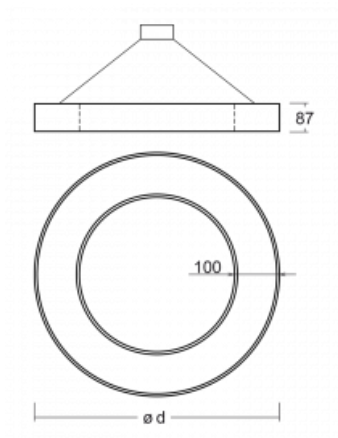

Luminaire

Rotao100

127-5B1I-10GED/830, B

Technical drawing

Type of installation	Suspended
Light distribution	Direct-indirect
Luminaire shape	Circular
Colour of the luminaires	Black
Material	Aluminium
Lifetime	L80/B20 50 000 hours
Warranty	5 years
Description of luminaires	Luminaire suspended
Dimensions	ø 1200 mm × 87 mm
Weight	16.1 kg
Light source	LED MODUL
Type of optical system	Microprisma
Luminous flux*	4910 lm
Colour Temperature	3000 K warm white
Luminous efficacy	89 lm/W
MacAdam Light source	3
Colour rendering index	80
UGR max. X=4H Y=8H, $\rho=70,50,20$	16.2

Curve

Luminaire power input* 55.3 W

Connection of the luminaires DALI

Electrical voltage 220-240V

Frequency 50/60Hz

⊕ CE IP 20

*±10 %

Downloads