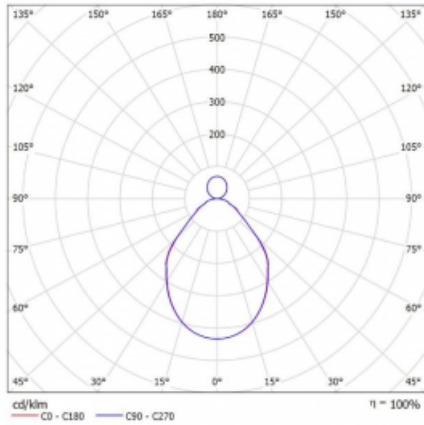

Luminaire

Rotao100

127-5B1I-10GED/830, B

Technical drawing

Type of installation	Suspended
Light distribution	Direct-indirect
Luminaire shape	Circular
Colour of the luminaires	Black
Material	Aluminium
Lifetime	L80/B20 50 000 hours
Warranty	5 years
Description of luminaires	Luminaire suspended
Dimensions	ø 1200 mm × 87 mm
Weight	16.1 kg
Light source	LED MODUL
Type of optical system	Microprisma
Luminous flux*	4910 lm
Colour Temperature	3000 K warm white
Luminous efficacy	89 lm/W
MacAdam Light source	3
Colour rendering index	80
UGR max. X=4H Y=8H, $\rho=70,50,20$	16.2

Curve

Luminaire power input* 55.3 W

Connection of the luminaires DALI

Electrical voltage 220-240V

Frequency 50/60Hz

⊕ CE IP 20

*±10 %

Downloads