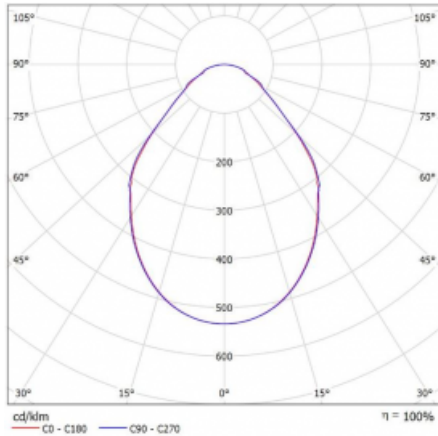

Luminaire

Rotao100

127-5B0I-10GGE/840, W

Curve

Type of installation	Suspended
Light distribution	Direct
Luminaire shape	Circular
Colour of the luminaires	White
Material	Aluminium
Lifetime	L80/B20 50 000 hours
Warranty	5 years
Description of luminaires	Luminaire suspended
item description	White ceiling cup and cable
Dimensions	ø 1200 mm × 87 mm
Weight	15.3 kg
Light source	LED MODUL
DIR optical system	Microprisma
Luminous flux*	5840 lm
Colour Temperature	4000 K cool white
Luminous efficacy	89 lm/W
MacAdam Light source	3
Colour rendering index	80
UGR max. X=4H Y=8H, ρ=70,50,20	18.7

Luminaire power input*	65.4 W
Connection of the luminaires	ON/OFF
Electrical voltage	220-240V
Frequency	50/60Hz

  IP 20

*±10 %

Downloads

Installation instructions

Photos