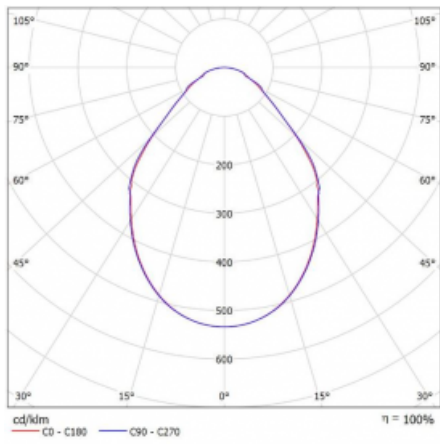

Luminaire

Rotao100

127-5B0I-10GGE/830, W

Technical drawing

Type of installation	Suspended
Light distribution	Direct
Luminaire shape	Circular
Colour of the luminaires	White
Material	Aluminium
Lifetime	L80/B20 50 000 hours
Warranty	5 years
Description of luminaires	Luminaire suspended
Dimensions	ø 1200 mm × 87 mm
Light source	LED MODUL
Type of optical system	Microprisma
Luminous flux*	5560 lm
Colour Temperature	3000 K warm white
Luminous efficacy	85 lm/W
MacAdam Light source	3
Colour rendering index	80
UGR max. X=4H Y=8H, ρ=70,50,20	18.6

Curve

Luminaire power input* 65.4 W

Connection of the luminaires ON/OFF

Electrical voltage 220-240V

Frequency 50/60Hz

⊕ CE IP 20

*±10 %

Downloads