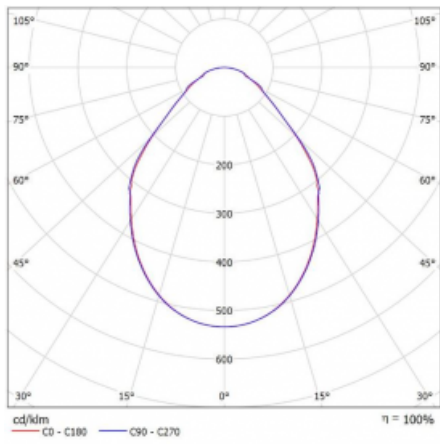

Luminaire

Rotao100

127-5B0I-10GGE/830, W

Technical drawing

Type of installation	Suspended
Light distribution	Direct
Luminaire shape	Circular
Colour of the luminaires	White
Material	Aluminium
Lifetime	L80/B20 50 000 hours
Warranty	5 years
Description of luminaires	Luminaire suspended
item description	White ceiling cup and cable
Dimensions	ø 1200 mm × 87 mm
Light source	LED MODUL
DIR optical system	Microprisma
Luminous flux*	5560 lm
Colour Temperature	3000 K warm white
Luminous efficacy	85 lm/W
MacAdam Light source	3
Colour rendering index	80
UGR max. X=4H Y=8H, ρ=70,50,20	18.6

Curve

Luminaire power input* 65.4 W

Connection of the luminaires ON/OFF

Electrical voltage 220-240V

Frequency 50/60Hz

⊕ CE IP 20

*±10 %

Downloads