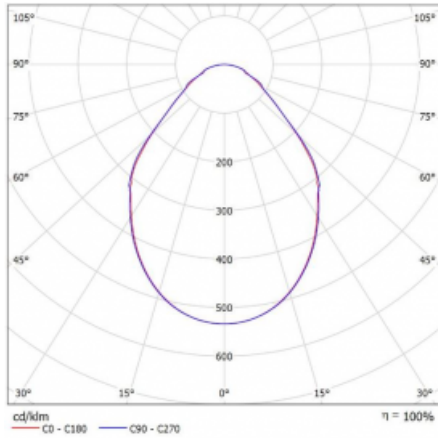

Luminaire

Rotao100

127-5B0I-10GGE/830, S

Type of installation	Suspended
Light distribution	Direct
Luminaire shape	Circular
Colour of the luminaires	Silver
Material	Aluminium
Lifetime	L80/B20 50 000 hours
Warranty	5 years
Description of luminaires	Luminaire suspended
item description	Silver ceiling cup and transparent cable
Dimensions	ø 1200 mm × 87 mm
Light source	LED MODUL

Curve

DIR optical system	Microprisma
Luminous flux*	5560 lm
Colour Temperature	3000 K warm white
Luminous efficacy	85 lm/W
MacAdam Light source	3
Colour rendering index	80
UGR max. X=4H Y=8H, ρ=70,50,20	18.6