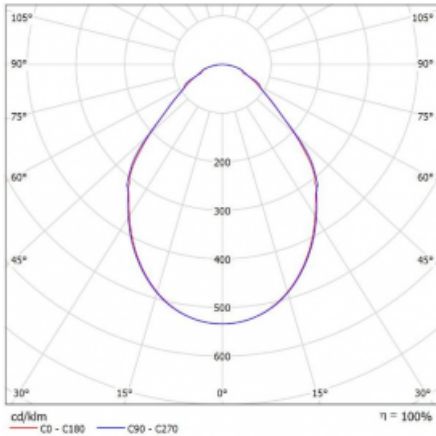

Luminaire

Rotao100

127-5B0I-10GGE/830, B

Type of installation	Suspended
Light distribution	Direct
Luminaire shape	Circular
Colour of the luminaires	Black
Material	Aluminium
Lifetime	L80/B20 50 000 hours
Warranty	5 years
Description of luminaires	Luminaire suspended
item description	Black ceiling cup and cable
Dimensions	ø 1200 mm × 87 mm
Light source	LED MODUL

Curve

DIR optical system	Microprisma
Luminous flux*	5560 lm
Colour Temperature	3000 K warm white
Luminous efficacy	85 lm/W
MacAdam Light source	3
Colour rendering index	80
UGR max. X=4H Y=8H, ρ=70,50,20	18.6