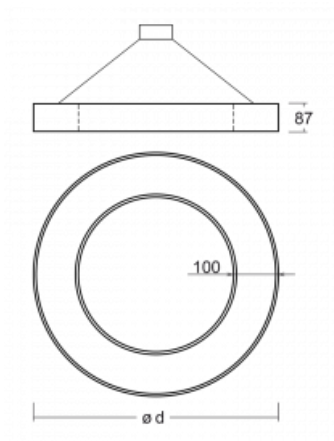

Luminaire

Rotao100

127-5B0I-10GGD/840, W

Technical drawing

Type of installation	Suspended
Light distribution	Direct
Luminaire shape	Circular
Colour of the luminaires	White
Material	Aluminium
Lifetime	L80/B20 50 000 hours
Warranty	5 years
Description of luminaires	Luminaire suspended
item description	White ceiling cup and cable
Dimensions	ø 1200 mm × 87 mm
Weight	15.7 kg
Light source	LED MODUL
DIR optical system	Microprisma
Luminous flux*	5840 lm
Colour Temperature	4000 K cool white
Luminous efficacy	89 lm/W
MacAdam Light source	3
Colour rendering index	80
UGR max. X=4H Y=8H, ρ=70,50,20	18.7

Curve

Luminaire power input* 65.4 W

Connection of the luminaires DALI

Electrical voltage 220-240V

Frequency 50/60Hz

⊕ CE IP 20

*±10 %

Downloads