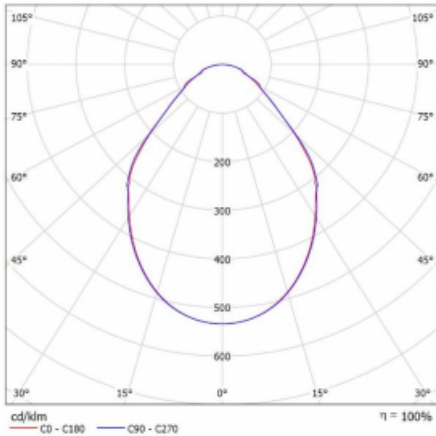

Luminaire

Rotao100

127-5B0I-10GGD/840, B

Type of installation	Suspended
Light distribution	Direct
Luminaire shape	Circular
Colour of the luminaires	Black
Material	Aluminium
Lifetime	L80/B20 50 000 hours
Warranty	5 years
Description of luminaires	Luminaire suspended
Dimensions	ø 1200 mm × 87 mm
Weight	15.7 kg
Light source	LED MODUL

Curve

Type of optical system	Microprisma
Luminous flux*	5840 lm
Colour Temperature	4000 K cool white
Luminous efficacy	89 lm/W
MacAdam Light source	3
Colour rendering index	80
UGR max. X=4H Y=8H, ρ=70,50,20	18.7