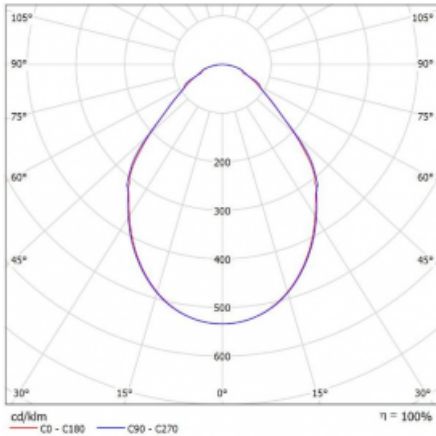

Luminaire

Rotao100

127-5B0I-10GGD/830, B

Type of installation	Suspended
Light distribution	Direct
Luminaire shape	Circular
Colour of the luminaires	Black
Material	Aluminium
Lifetime	L80/B20 50 000 hours
Warranty	5 years
Description of luminaires	Luminaire suspended
item description	Black ceiling cup and cable
Dimensions	ø 1200 mm × 87 mm
Light source	LED MODUL

Curve

DIR optical system	Microprisma
Luminous flux*	5560 lm
Colour Temperature	3000 K warm white
Luminous efficacy	85 lm/W
MacAdam Light source	3
Colour rendering index	80
UGR max. X=4H Y=8H, ρ=70,50,20	18.6