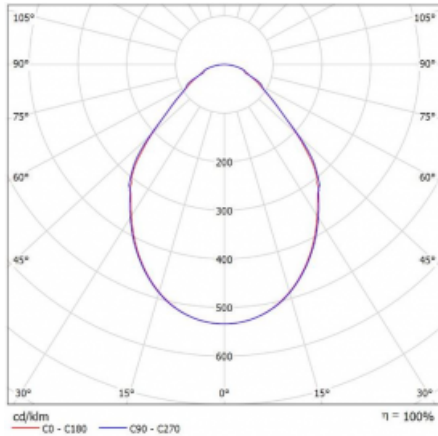

Luminaire

Rotao100

127-5B0I-10GEE/840, W

Type of installation	Suspended
Light distribution	Direct
Luminaire shape	Circular
Colour of the luminaires	White
Material	Aluminium
Lifetime	L80/B20 50 000 hours
Warranty	5 years
Description of luminaires	Luminaire suspended
item description	White ceiling cup and cable
Dimensions	ø 1200 mm × 87 mm
Light source	LED MODUL

Curve

DIR optical system	Microprisma
Luminous flux*	4290 lm
Colour Temperature	4000 K cool white
Luminous efficacy	92 lm/W
MacAdam Light source	3
Colour rendering index	80
UGR max. X=4H Y=8H, ρ=70,50,20	17.7