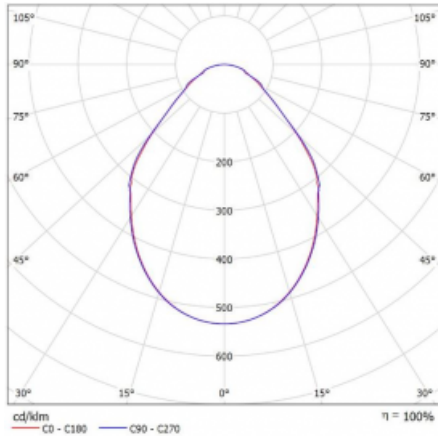

# Rotao100

127-5B0I-10GEE/830, W

Type of installation	Suspended
Light distribution	Direct
Luminaire shape	Circular
Colour of the luminaires	White
Material	Aluminium
Lifetime	L80/B20 50 000 hours
Warranty	5 years
Description of luminaires	Luminaire suspended
item description	White ceiling cup and cable
Dimensions	ø 1200 mm × 87 mm
Light source	LED MODUL

**Curve**

DIR optical system	Microprisma
Luminous flux*	4080 lm
Colour Temperature	3000 K warm white
Luminous efficacy	88 lm/W
MacAdam Light source	3
Colour rendering index	80
UGR max. X=4H Y=8H, ρ=70,50,20	17.5