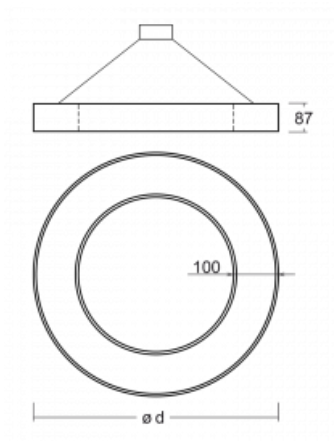

# Rotao100

127-5B0I-10GEE/830, B

**Technical drawing**

Type of installation	Suspended
Light distribution	Direct
Luminaire shape	Circular
Colour of the luminaires	Black
Material	Aluminium
Lifetime	L80/B20 50 000 hours
Warranty	5 years
Description of luminaires	Luminaire suspended
item description	Black ceiling cup and cable
Dimensions	ø 1200 mm × 87 mm
Light source	LED MODUL
DIR optical system	Microprisma
Luminous flux*	4080 lm
Colour Temperature	3000 K warm white
Luminous efficacy	88 lm/W
MacAdam Light source	3
Colour rendering index	80
UGR max. X=4H Y=8H, ρ=70,50,20	17.5

## Curve

Luminaire power input\* 46.6 W

Connection of the luminaires ON/OFF

Electrical voltage 220-240V

Frequency 50/60Hz

⊕ CE IP 20

\*±10 %