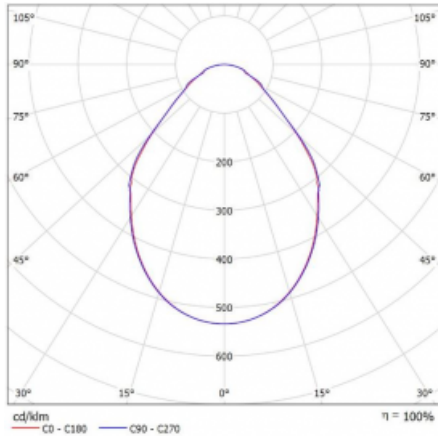

# Rotao100

127-5B0I-10GED/830, W

**Curve**

Type of installation	Suspended
Light distribution	Direct
Luminaire shape	Circular
Colour of the luminaires	White
Material	Aluminium
Lifetime	L80/B20 50 000 hours
Warranty	5 years
Description of luminaires	Luminaire suspended
Dimensions	ø 1200 mm × 87 mm
Light source	LED MODUL
Type of optical system	Microprisma
Luminous flux*	4080 lm
Colour Temperature	3000 K warm white
Luminous efficacy	88 lm/W
MacAdam Light source	3
Colour rendering index	80
UGR max. X=4H Y=8H, ρ=70,50,20	17.5