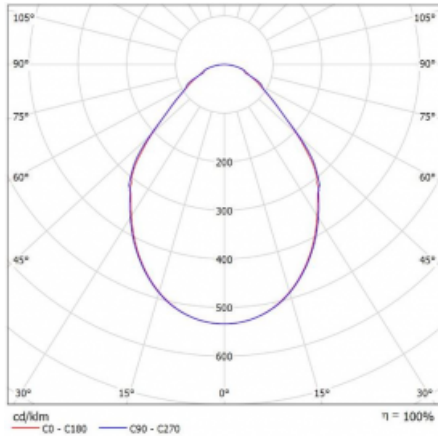

# Rotao100

127-5B0I-10GED/830, W

Type of installation	Suspended
Light distribution	Direct
Luminaire shape	Circular
Colour of the luminaires	White
Material	Aluminium
Lifetime	L80/B20 50 000 hours
Warranty	5 years
Description of luminaires	Luminaire suspended
item description	White ceiling cup and cable
Dimensions	ø 1200 mm × 87 mm
Light source	LED MODUL

**Curve**

DIR optical system	Microprisma
Luminous flux*	4080 lm
Colour Temperature	3000 K warm white
Luminous efficacy	88 lm/W
MacAdam Light source	3
Colour rendering index	80
UGR max. X=4H Y=8H, ρ=70,50,20	17.5