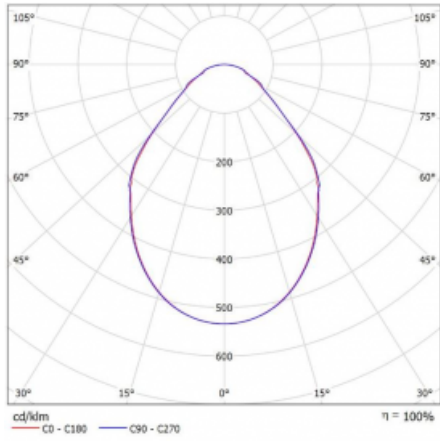

Luminaire

Rotao100

127-5B0I-10GED/830, S

Technical drawing

Type of installation	Suspended
Light distribution	Direct
Luminaire shape	Circular
Colour of the luminaires	Silver
Material	Aluminium
Lifetime	L80/B20 50 000 hours
Warranty	5 years
Description of luminaires	Luminaire suspended
Dimensions	ø 1200 mm × 87 mm
Light source	LED MODUL
Type of optical system	Microprisma
Luminous flux*	4080 lm
Colour Temperature	3000 K warm white
Luminous efficacy	88 lm/W
MacAdam Light source	3
Colour rendering index	80
UGR max. X=4H Y=8H, ρ=70,50,20	17.5

Curve

Luminaire power input* 46.6 W

Connection of the luminaires DALI

Electrical voltage 220-240V

Frequency 50/60Hz

⊕ CE IP 20

*±10 %

Downloads